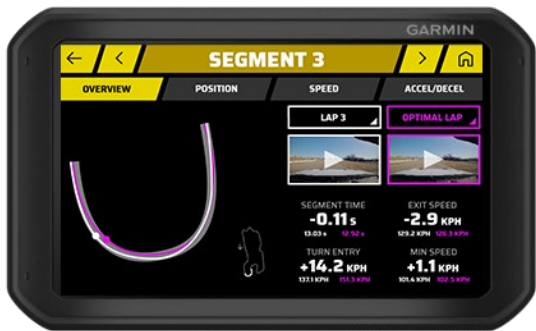

23 September 2020

GARMIN CATALYST™

DRIVING PERFORMANCE OPTIMIZER

NEW PRODUCT ANNOUNCEMENT

PRODUCT OVERVIEW:

Garmin Catalyst is an industry-first virtual racing coach and driving performance optimizer¹ that's changing the world of motorsports. It mounts in the cockpit to gather your performance data and provide real-time audible coaching. Immediate session analysis helps drivers of all levels achieve their full track driving potential. Groundbreaking True Track Positioning™ technology uses built-in accelerometers, 10 Hz multi-GNSS positioning and image processing to automatically generate your car's racing line on the track. Plus, our revolutionary True Optimal Lap™ technology shows your best achievable time, based on lines you actually drove and can repeat. While on the track, hear real-time coaching cues through a compatible headset or car stereo. After your session, use the touchscreen display to immediately review your performance data and see your major areas for improvement.