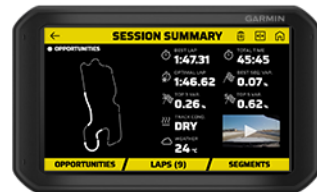

GARMIN CATALYST™

DRIVING PERFORMANCE OPTIMIZER

NEW PRODUCT ANNOUNCEMENT

PRODUCT OVERVIEW:

Garmin Catalyst is an industry-first virtual racing coach and driving performance optimizer¹ that's changing the world of motorsports. It mounts in the cockpit to gather your performance data and provide real-time audible coaching. Immediate session analysis helps drivers of all levels achieve their full track driving potential. Groundbreaking True Track Positioning™ technology uses built-in accelerometers, 10 Hz multi-GNSS positioning and image processing to automatically generate your car's racing line on the track. Plus, our revolutionary True Optimal Lap™ technology shows your best achievable time, based on lines you actually drove and can repeat. While on the track, hear real-time coaching cues through a compatible headset or car stereo. After your session, use the touchscreen display to immediately review your performance data and see your major areas for improvement.