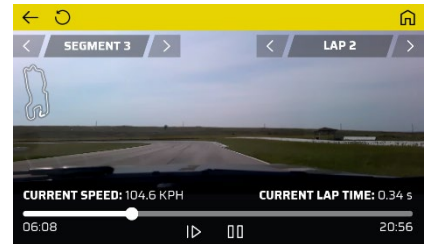

Catalyst shown with the included Remote Cam

KEY FEATURES:

- NEW** **TRUE TRACK POSITIONING™** To automatically generate your car's racing line on the track, ground-breaking True Track Positioning™ technology uses built-in accelerometers, image processing and 10 Hz multi-GNSS positioning
- NEW** **LIVE AUDIO COACHING CUES** Receive real-time audio coaching cues in a compatible headset or stream through your car stereo via BLUETOOTH®
- NEW** **TRUE OPTIMAL LAP™** Shows your best achievable time, based on lines you actually drove and can repeat
- NEW** **SEE AREAS OF GAIN** Automatically interprets your data to show biggest areas of gain right on the 7" Catalyst display; no computer needed
- NEW** **REMOTE CAM IMAGE PROCESSING** Included Remote Cam with attached polarized lens cover records crisp 1080p video which can be played back on the Catalyst device with time-synced overlays showing speed, lap data and more
- NEW** **PERFORMANCE METRICS** Shows best lap time, adaptive delta time, number of laps and session time. Easily compare your performance data from other sessions, and get immediate, adaptive suggestions
- NEW** **TRACK DATABASE** Comes preloaded with a global track database with the ability to add more road courses as well
- NEW** **ON-DEVICE SESSION ANALYSIS** Immediately review in-depth performance data on your Garmin Catalyst device
- NEW** **ACCESS DATA USING GARMIN CONNECT™** In addition to the in-depth data provided on your Catalyst device, users also have the option to access data summaries on a mobile device or computer using Garmin Connect™
- NEW** **SECURE MOUNTING OPTIONS** Securely position Catalyst inside the cockpit using the included heavy-duty suction up or screw down mount

SCREENSHOTS:

TRUE TRACK POSITIONING

TRUE OPTIMAL LAP

VIDEO OVERLAYS

SEE AREAS OF GAIN

ADAPTIVE COACHING

TRACK DATABASE

GARMIN CATALYST™