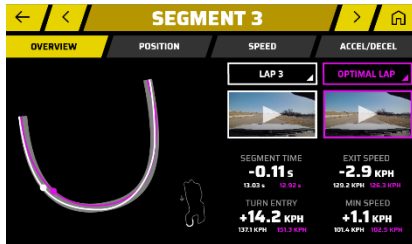

Catalyst shown with the included Remote Cam

KEY FEATURES:

- NEW** **TRUE TRACK POSITIONING™** To automatically generate your car's racing line on the track, ground-breaking True Track Positioning™ technology uses built-in accelerometers, image processing and 10 Hz multi-GNSS positioning
- NEW** **LIVE AUDIO COACHING CUES** Receive real-time audio coaching cues in a compatible headset or stream through your car stereo via BLUETOOTH®
- NEW** **TRUE OPTIMAL LAP™** Shows your best achievable time, based on lines you actually drove and can repeat
- NEW** **SEE AREAS OF GAIN** Automatically interprets your data to show biggest areas of gain right on the 7" Catalyst display; no computer needed
- NEW** **REMOTE CAM IMAGE PROCESSING** Included Remote Cam with attached polarized lens cover records crisp 1080p video which can be played back on the Catalyst device with time-synced overlays showing speed, lap data and more
- NEW** **PERFORMANCE METRICS** Shows best lap time, adaptive delta time, number of laps and session time. Easily compare your performance data from other sessions, and get immediate, adaptive suggestions
- NEW** **TRACK DATABASE** Comes preloaded with a global track database with the ability to add more road courses as well
- NEW** **ON-DEVICE SESSION ANALYSIS** Immediately review in-depth performance data on your Garmin Catalyst device
- NEW** **ACCESS DATA USING GARMIN CONNECT™** In addition to the in-depth data provided on your Catalyst device, users also have the option to access data summaries on a mobile device or computer using Garmin Connect™
- NEW** **SECURE MOUNTING OPTIONS** Securely position Catalyst inside the cockpit using the included heavy-duty suction up or screw down mount

SCREENSHOTS:

TRUE TRACK POSITIONING

TRUE OPTIMAL LAP

VIDEO OVERLAYS

SEE AREAS OF GAIN

ADAPTIVE COACHING

TRACK DATABASE

GARMIN CATALYST™