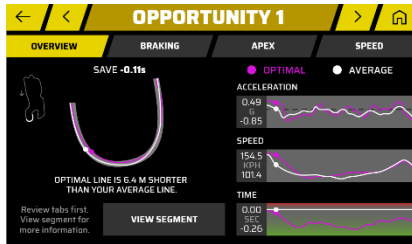

TRUE OPTIMAL LAP