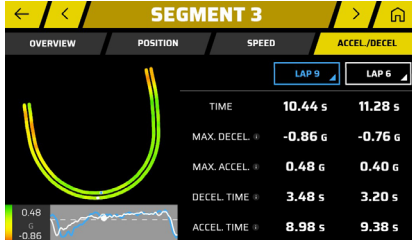

Catalyst shown with the included Remote Cam

KEY FEATURES:

- NEW** **TRUE TRACK POSITIONING™** To automatically generate your car's racing line on the track, ground-breaking True Track Positioning™ technology uses built-in accelerometers, image processing and 10 Hz multi-GNSS positioning
- NEW** **LIVE AUDIO COACHING CUES** Receive real-time audio coaching cues in a compatible headset or stream through your car stereo via BLUETOOTH®
- NEW** **TRUE OPTIMAL LAP™** Shows your best achievable time, based on lines you actually drove and can repeat
- NEW** **SEE AREAS OF GAIN** Automatically interprets your data to show biggest areas of gain right on the 7" Catalyst display; no computer needed
- NEW** **REMOTE CAM IMAGE PROCESSING** Included Remote Cam with attached polarized lens cover records crisp 1080p video which can be played back on the Catalyst device with time-synced overlays showing speed, lap data and more
- NEW** **PERFORMANCE METRICS** Shows best lap time, adaptive delta time, number of laps and session time. Easily compare your performance data from other sessions, and get immediate, adaptive suggestions
- NEW** **TRACK DATABASE** Comes preloaded with a global track database with the ability to add more road courses as well
- NEW** **ON-DEVICE SESSION ANALYSIS** Immediately review in-depth performance data on your Garmin Catalyst device
- NEW** **ACCESS DATA USING GARMIN CONNECT™** In addition to the in-depth data provided on your Catalyst device, users also have the option to access data summaries on a mobile device or computer using Garmin Connect™
- NEW** **SECURE MOUNTING OPTIONS** Securely position Catalyst inside the cockpit using the included heavy-duty suction up or screw down mount

SCREENSHOTS:

TRUE TRACK POSITIONING

TRUE OPTIMAL LAP

VIDEO OVERLAYS

SEE AREAS OF GAIN

ADAPTIVE COACHING

TRACK DATABASE

GARMIN CATALYST™